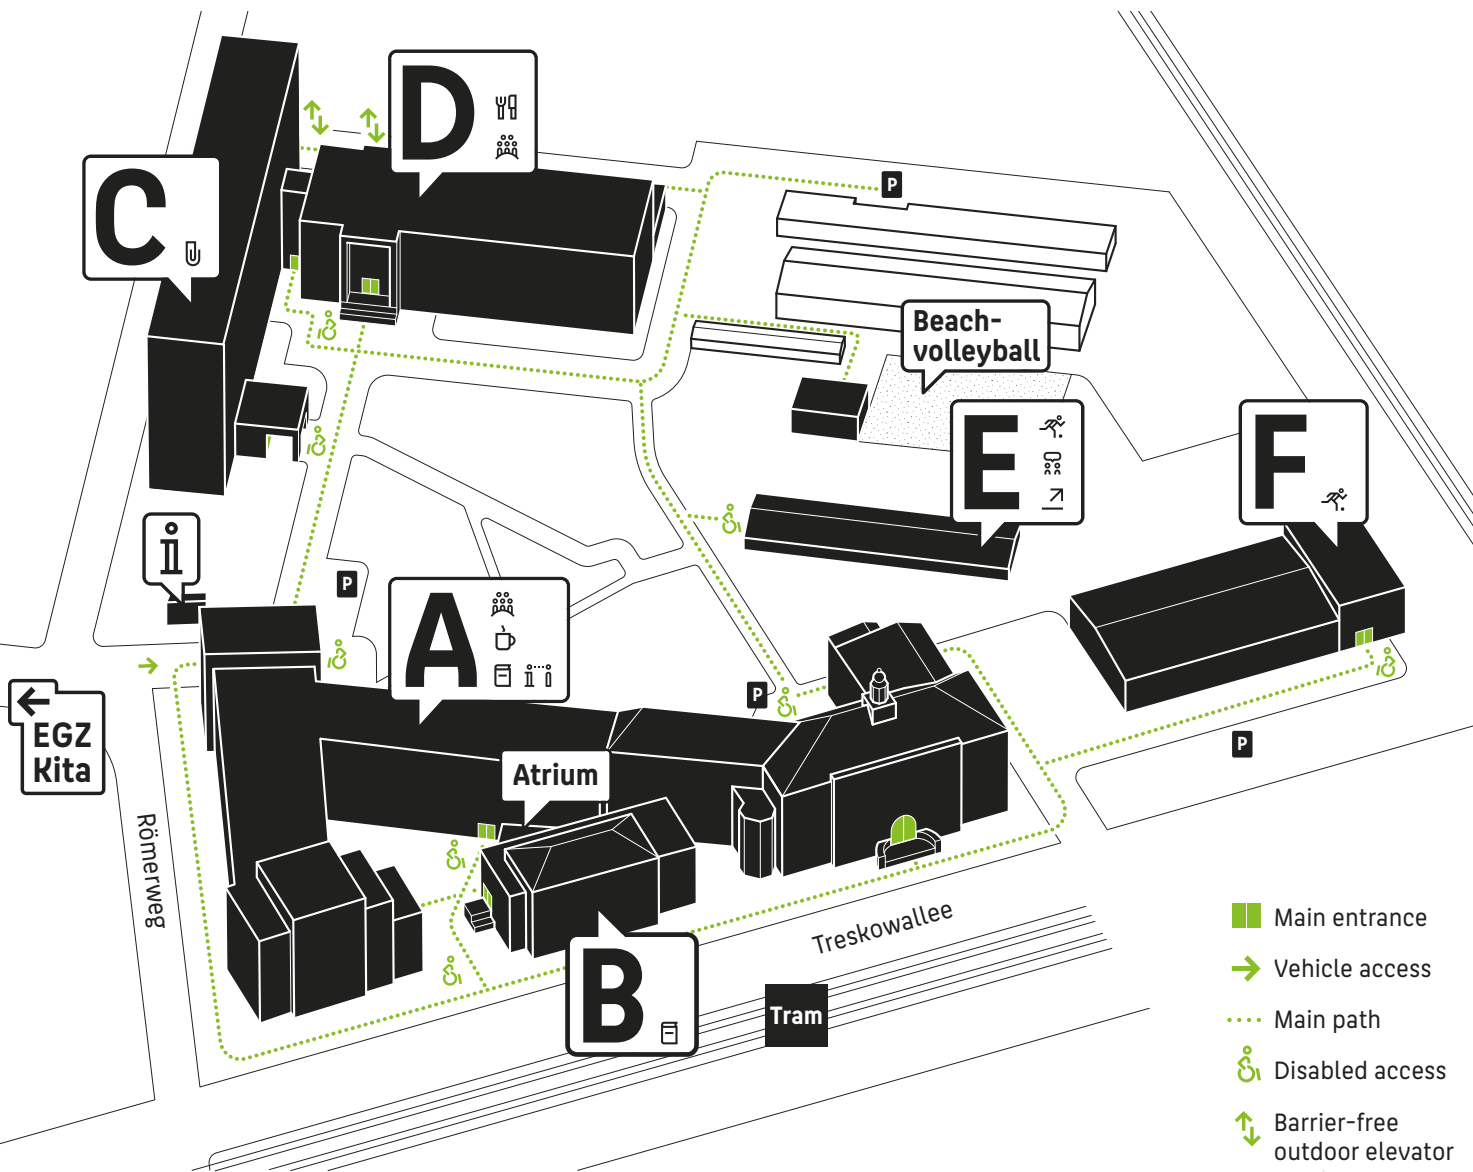

Map of the Treskowallee Campus

Treskowallee 8
10318 Berlin

Hochschule für Technik
und Wirtschaft Berlin

University of Applied Sciences

Information
Emergency Entrance
Protection from racial attacks

Building A
Great Hall (Aula)
Cafeteria
Student Services
Department
Library reading rooms
Semester Ticket Office
Faculty Student Council (FSR 3)

Building B
Library Loan Department

Building C FB 3
Dean's Office Faculty 3
& Offices
University Board
Administration

Building D
Canteen (Mensa)
Audimax

Building E
Career Service
Central Unit Sports
Entrepreneurship Service

Building F
Sports hall

EGZ (Entrepreneur Centre)
Kita (Day care centre)
Hönowe Straße 35