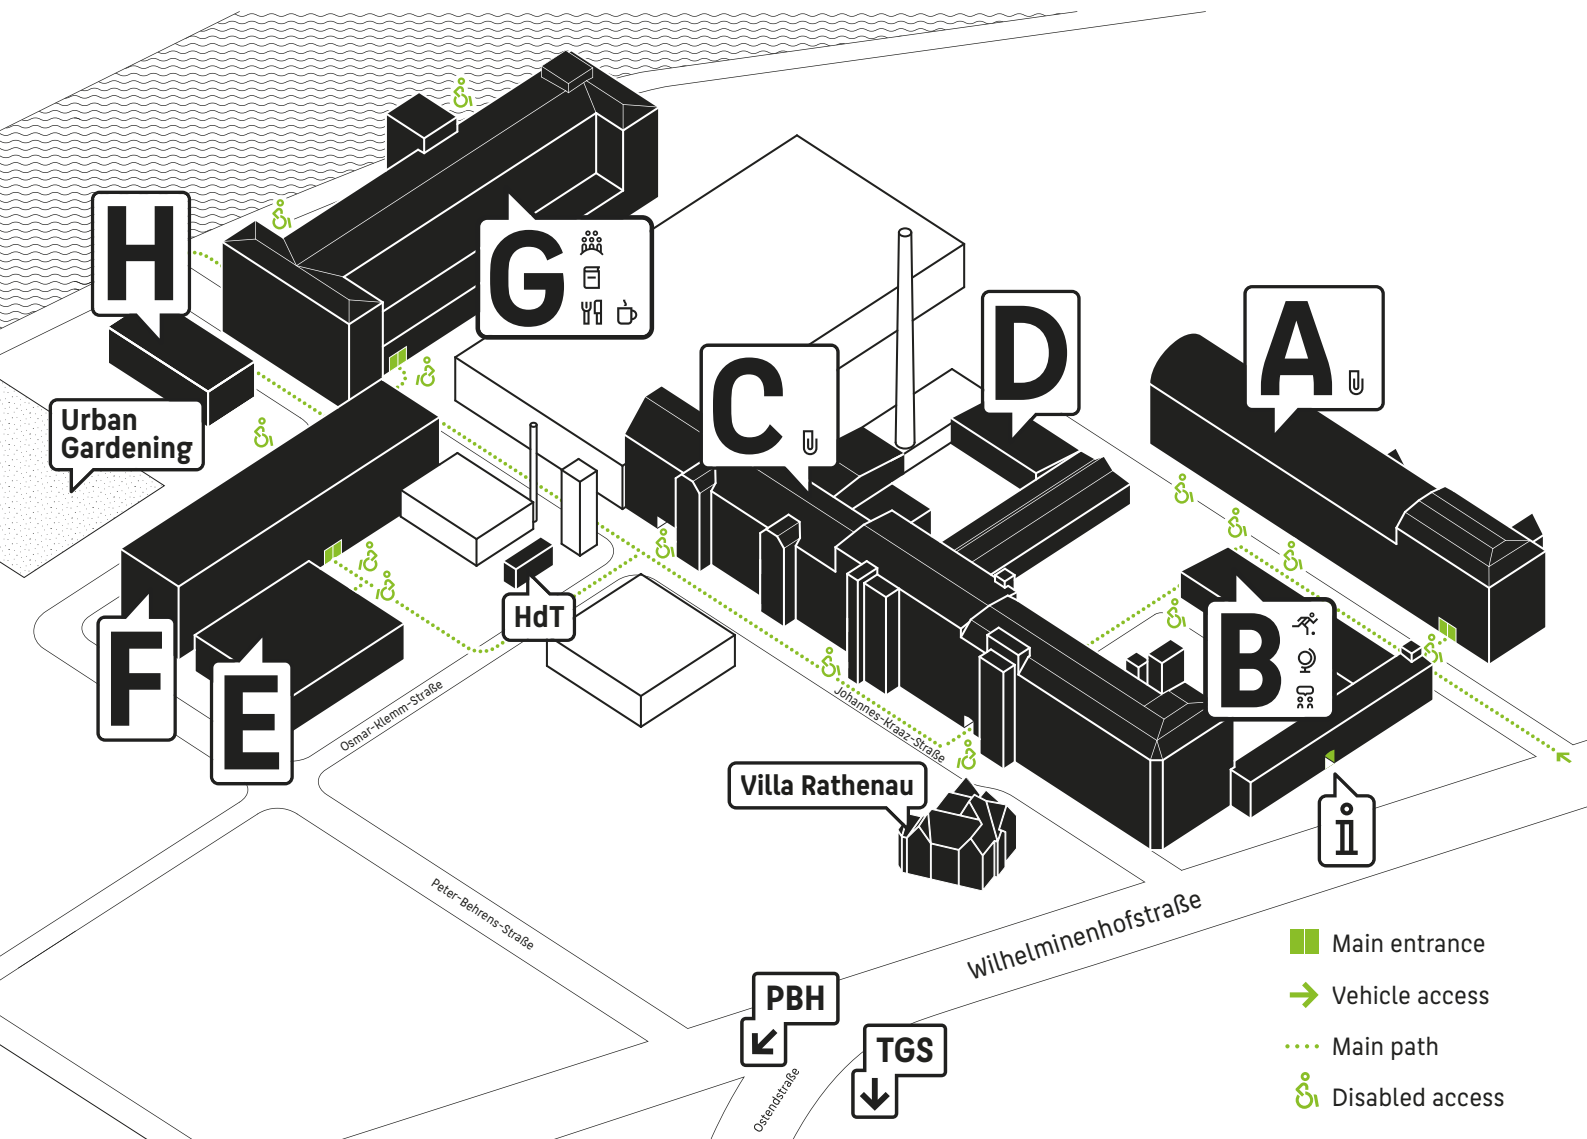

Map of the Wilhelminenhof Campus

Wilhelminenhofstraße 75 A

12459 Berlin

Hochschule für Technik
und Wirtschaft Berlin

University of Applied Sciences

i Information (Building B)
Emergency Entrance
Protection from racial attacks

Building A FB 5
Dean's Office Faculty 5
Workshops & laboratories

Building B
Central Student Union (AStA)
Faculty Student Council
Halls 1-4

- Sports (Hall 4)
- Centre for Student Advisory & Career Services (ZSC)
- International Office

Building C FB 1+2+4
Dean's Office
Faculties 1, 2, 4
Seminar rooms & offices
Workshops & laboratories
Computer Museum

Building D FB 2
Workshops & laboratories
Halls 5-7

Building E & F FB 1+2
Workshops & laboratories

Building G FB 1
Lecture theatres
Library
Canteen (Mensa)
Coffee bar

Building H
Centre for Research and Professional Development in Culture and Information Technology (FKI)
Seminar rooms & offices

Urban Gardening